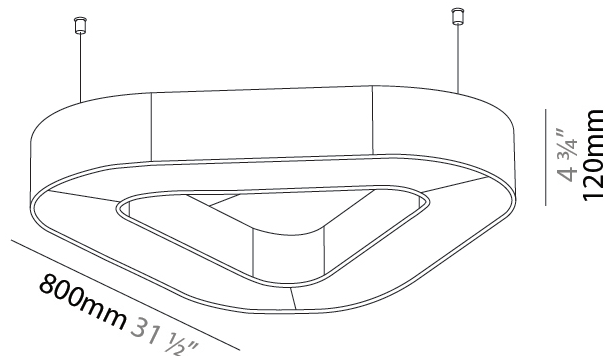

GENERAL

Series: Victory Acoustic
Brand: Prolicht
Division: Architectural
Mounting Type: Suspension
Mounting Location: Ceiling
Subcategory: Acoustic

PHYSICAL

Shape: Round
Length (mm): 800
Length (in): 31 1/2
Width (mm): 752
Width (in): 29 5/8
Height (mm): 120
Height (in): 4 3/4
Light Distribution: Direct
Diffuser: [PMMA - Opal / Micro-Prism](#)
Fixture Finish: [SSR / BKV / CWI / CRY / HAB / UFT / ITA / RUA / FTG / MYG / LOD / PUS / FRO / FUP / KIA / POP / BLS / SPG / MEY / GOH / GUM / CHC / COM / ABZ / JAG / OBR / MOS / ROR](#)
Accent Finish: [ANC / ASH / BNA / BTC / BZE / CEL / EGG / EVG / FOG / FOS / FST / FUA / IRI / IRO / KHA / LIC / LIM / MER / MSN / MUS / ONX / PEA / PLU / POL / PPY / RAY / ROY / RST / STE / SWD / TAN / TAU](#)
Fixture Material: Aluminum
Cable Details: [2 000mm / 78 3/4" or 6 000mm / 236 1/4" Transparent Cable](#)

ELECTRICAL

Lamp Type: LED (Zhaga Standard)
Input Wattage (W): 44.1
Total Output Wattage (W): 40
Dimming: [Non-Dimmable](#)
Driver Included: Yes
Driver Location: Integrated
Driver Type: Constant Current - Universal
Driver Class: Class 2
Input Voltage (V): 120 - 277

LED

[Color Temperature (°K): 2700 / 3000 / 3500 / 4000](#)
Max. Delivered Lumen (lm): Max. 4433
Nominal Lumen (lm): Max. 6045
CRI: >90 CRI
Lamp Life (hrs): 50000

OPTICAL

RATINGS AND CERTIFICATIONS

Certified By: CSA Certified to UL and CSA Standards
IP rating: IP20